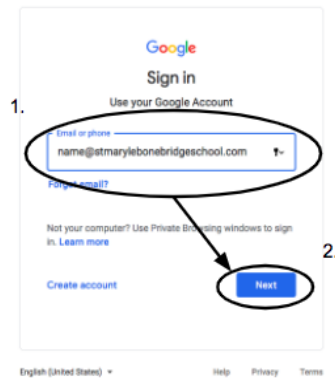

SMBS Guide to Google Meet

How to access Google Meet lessons through Google Calendar

Step 1: Open your internet browser on your computer and go to www.google.com

Step 2: Click **Sign In**

Step 3: Type in your child's email address:

firstname@stmarylebonebridgeschool.com

e.g. boris@stmarylebonebridgeschool.com then press **Next**

Step 4: Type in your child's password:

(For some it's smbs2020, others smbs2021 and some have individual passwords)

and press **Next**

Step 5: Click on the 9 dots in the top right hand corner

Step 6: Click on Calendar

Step 7: Click on the Lesson in Calendar

Step 8: Click on "Join with Google Meet" in the blue box

Step 8: Allow use of the camera and microphone and click Join Now.