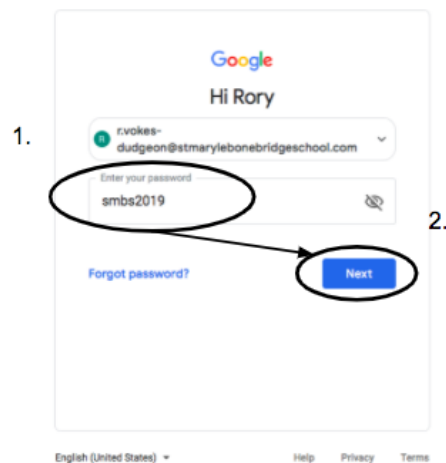

firstname@stmarylebonebridgeschool.com

e.g. boris@stmarylebonebridgeschool.com then press **Next**

Step 4: Type in your child's password:

(For some it's smbs2020, others smbs2021 and some have individual passwords)

and press **Next**

Step 5: Click on the 9 dots in the top right hand corner

Step 6: Click on Calendar

Step 7: Click on the Lesson in Calendar

Step 8: Click on "Join with Google Meet" in the blue box

Step 8: Allow use of the camera and microphone and click Join Now.