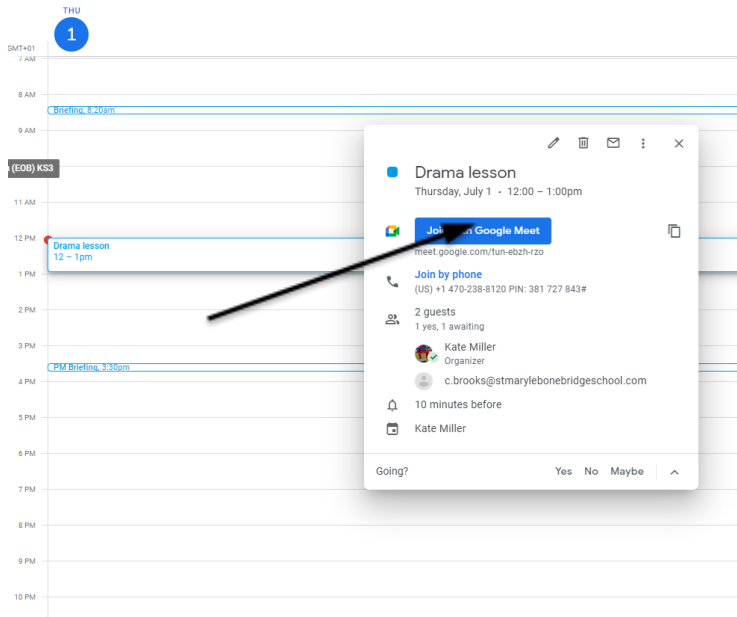

and press **Next**

Step 5: Click on the 9 dots in the top right hand corner

Step 6: Click on Calendar

Step 7: Click on the Lesson in Calendar

Step 8: Click on "Join with Google Meet" in the blue box

Step 8: Allow use of the camera and microphone and click Join Now.

Step 9: You will not be able to enter the Google Meet until the teacher has joined.

Alternative way to access you Google Meet via Gmail
Follow steps 1-5 and then do the following:

Step 6: Click on Gmail