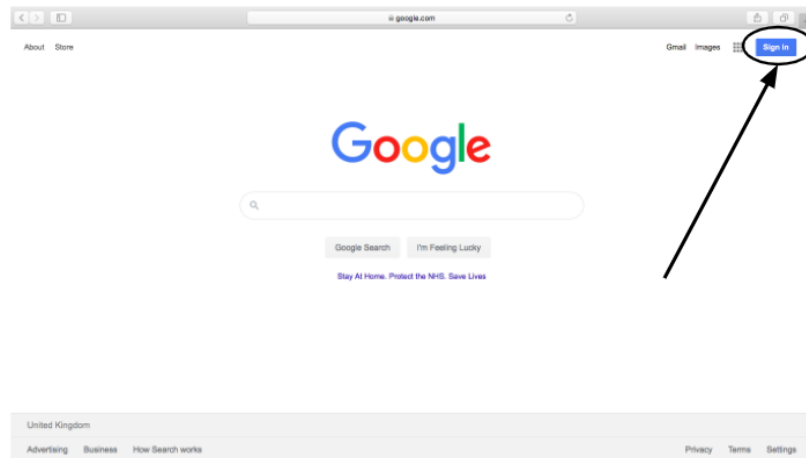

SMBS Guide to Google Meet

How to access Google Meet lessons through Google Calendar

Step 1: Open your internet browser on your computer and go to www.google.com

Step 2: Click **Sign In**

Step 3: Type in your child's email address: