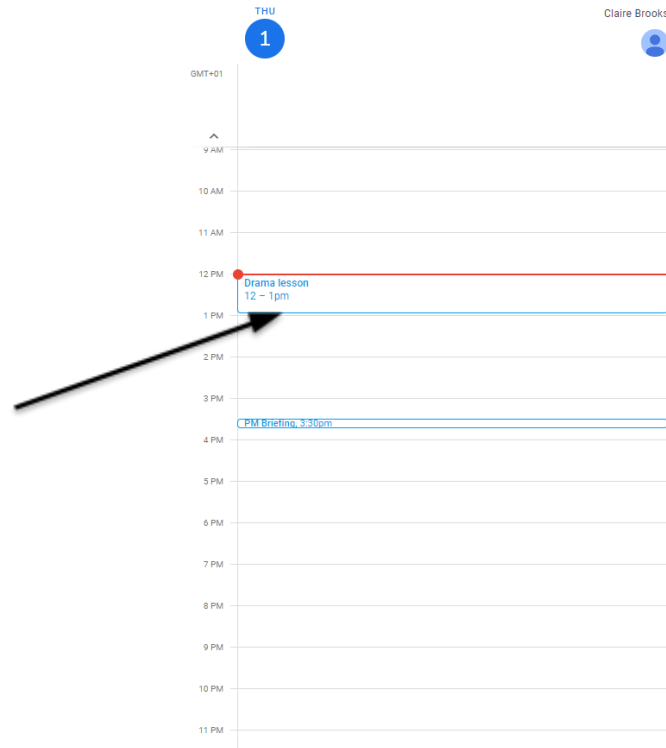

and press **Next**

Step 5: Click on the 9 dots in the top right hand corner

Step 6: Click on Calendar

Step 7: Click on the Lesson in Calendar

Step 8: Click on "Join with Google Meet" in the blue box

Step 8: Allow use of the camera and microphone and click Join Now.

Step 9: You will not be able to enter the Google Meet until the teacher has joined.

Alternative way to access you Google Meet via Gmail
Follow steps 1-5 and then do the following:

Step 6: Click on Gmail